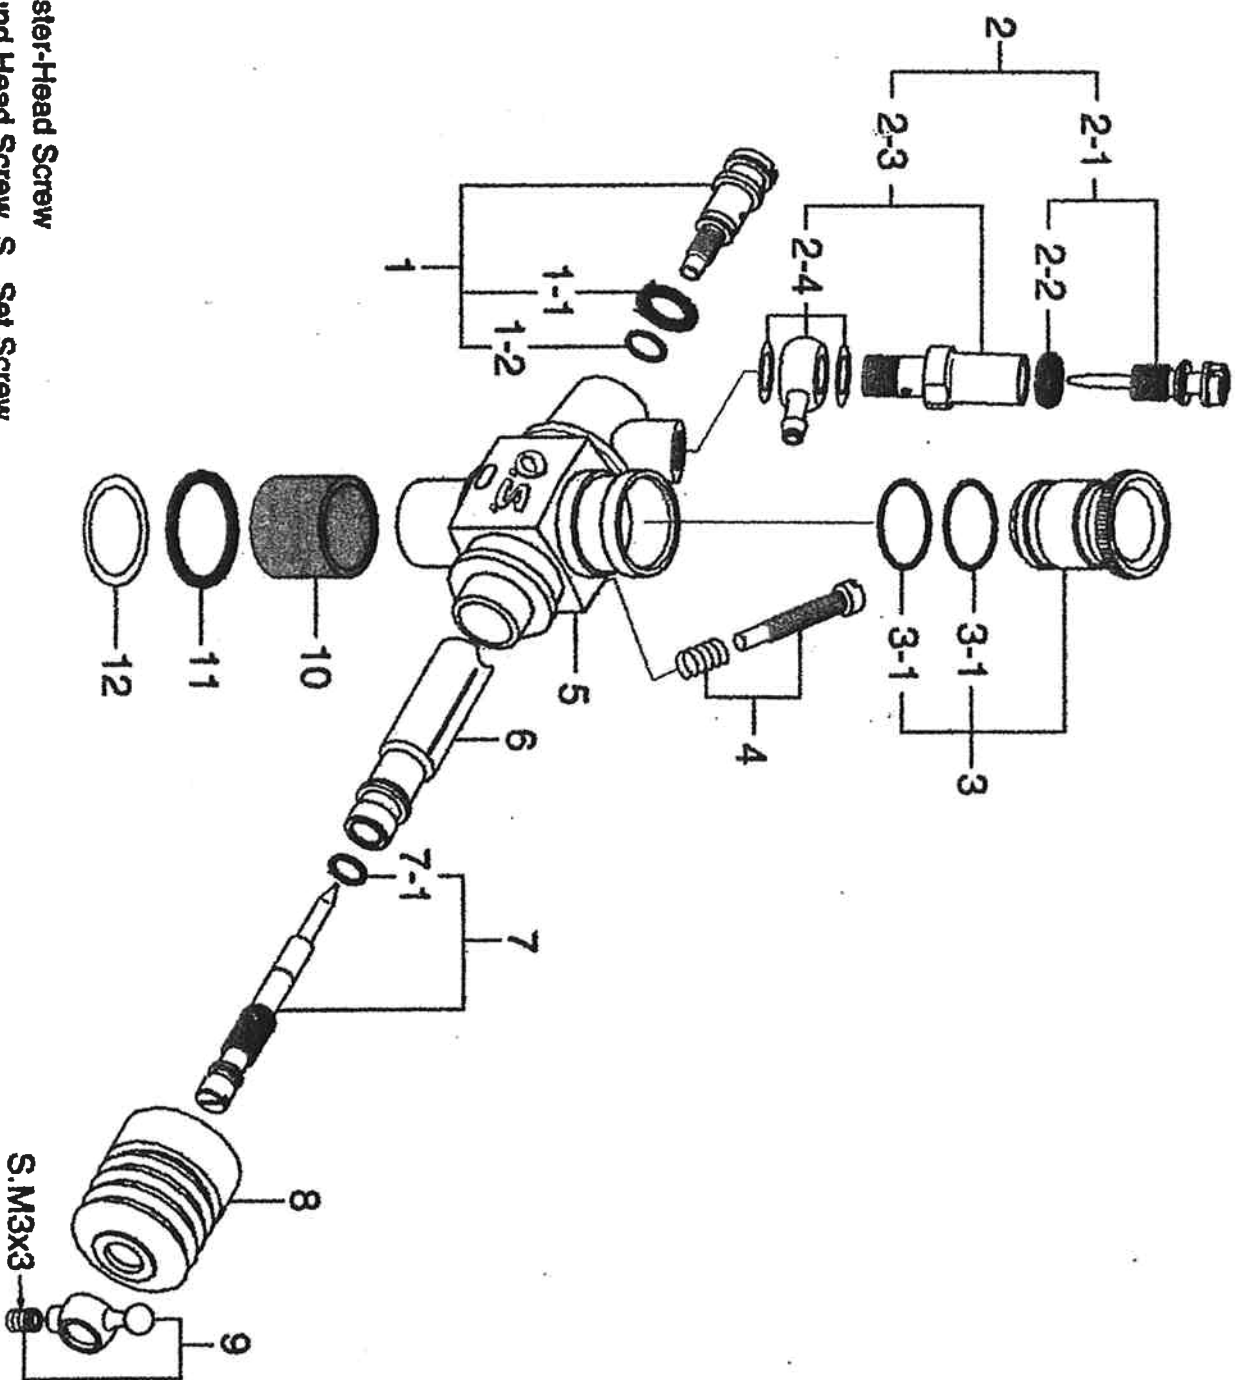

CARBURETOR EXPLODED VIEW

CARBURETOR PARTS LIST

No.	Code No.	Description
1	23781600	Mixture Control Valve Assembly
1-1	46066319	"O" Ring (L) (2pcs.)
1-2	22781800	"O" Ring (S) (2pcs.)
2	23618190	Needle Valve Assembly
2-1	23618197	Needle Assembly
2-2	46066319	"O" Ring (2pcs.)
2-3	23618194	Needle Holder Assembly
2-4	23818176	Fuel Inlet (No.9)
3	71533010	Carburetor Reducer 9mm (BLUE) w/ "O" Ring (2pcs.)
3-1	22615000	"O" Ring (1pc.)
4	23818500	Throttle Stop Screw
5	23818130	Carburetor Body (w/Thermo Insulator)
6	23781200	Slide Valve
7	23818340	Metering Needle Assembly
7-1	27881820	"O" Ring (2pcs.)
8	22884220	Dust Cover
9	23781400	Ball Link No.3
10	23781110	Thermo Insulator
11	29015019	Carburetor Rubber Gasket
12	23818190	Carburetor Sealing Washer