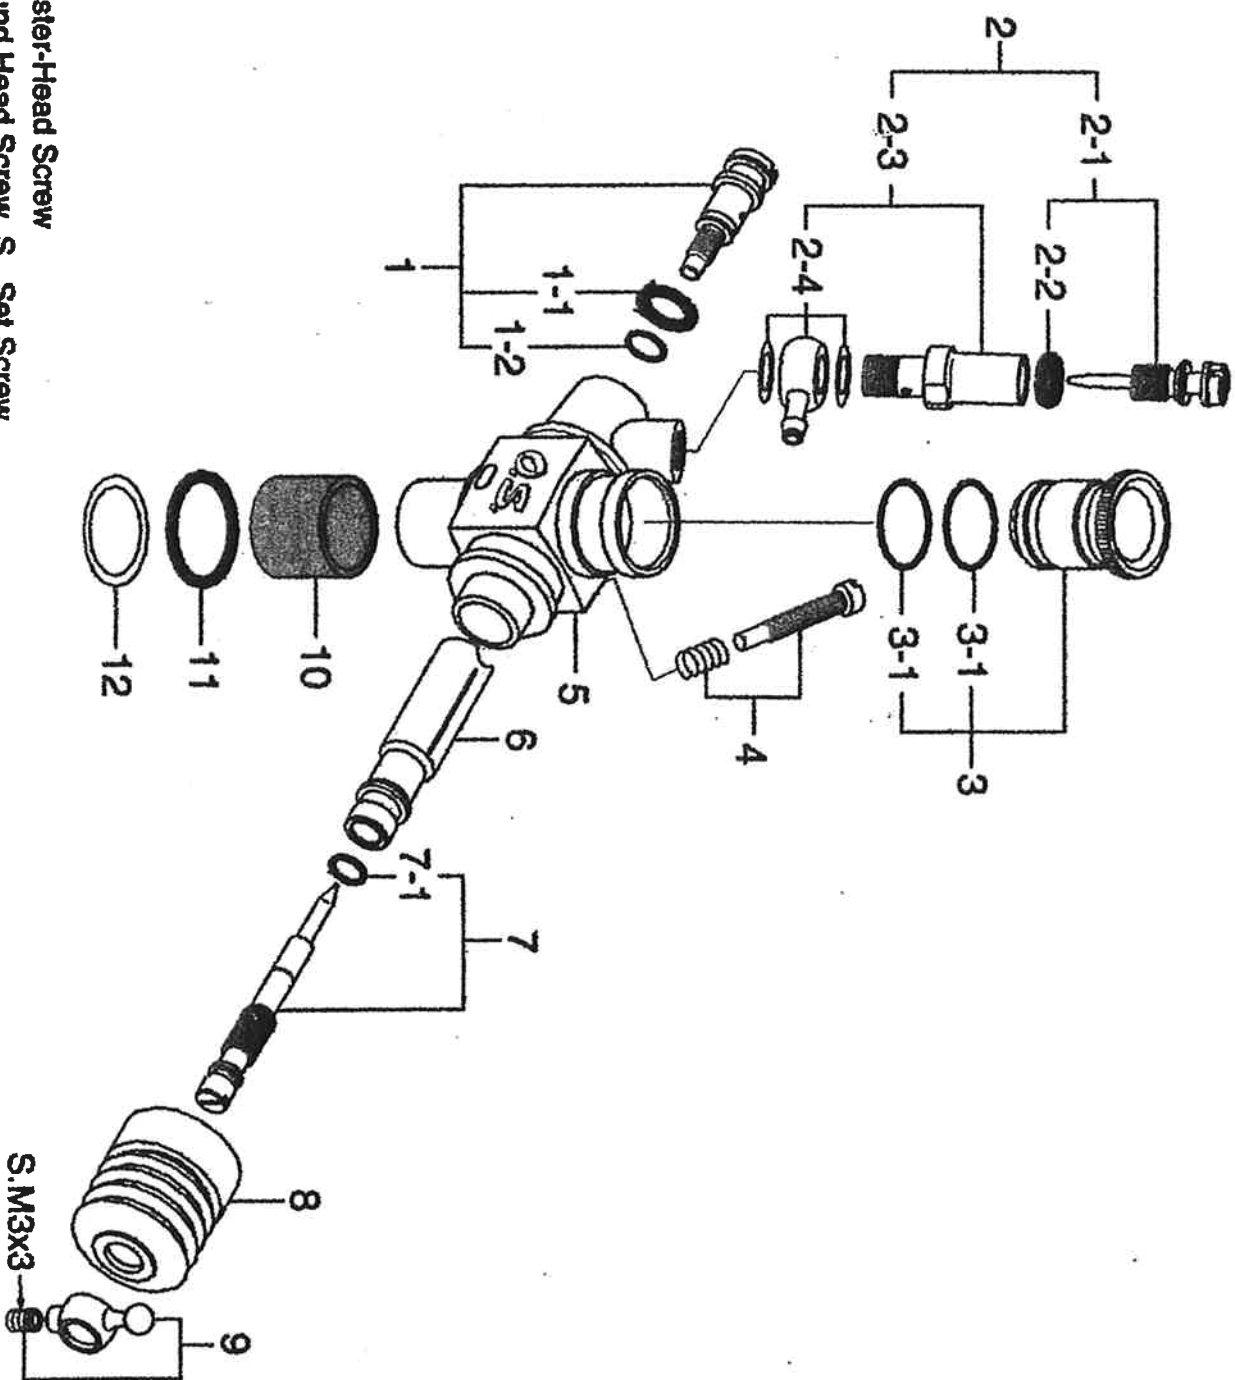

CARBURETOR EXPLODED VIEW

CARBURETOR PARTS LIST

No.	Code No.	Description
1	23781600	Mixture Control Valve Assembly
1-1	46066319	"O" Ring (L) (2pcs.)
1-2	22781800	"O" Ring (S) (2pcs.)
2	23618190	Needle Valve Assemnt
2-1	23618197	Needle Assembly
2-2	46066319	"O" Ring (2pcs.)
2-3	23618194	Needle Holder Assi
2-4	23818176	Fuel Inlet (No.9)
3	71533010	Carburetor Reducer 9
3-1	22615000	"O" Ring (1pc.)
4	23818500	Throttle Stop Screw
5	23818130	Carburetor Body (w/T
6	23781200	Slide Valve
7	23818340	Metering Needle Asse
7-1	27881820	"O" Ring (2pcs.)
8	22884220	Dust Cover
9	23781400	Ball Link No.3
10	23781110	Thermo Insulator
11	29015019	Carburetor Rubber Gi
12	23818190	Carburetor Sealing W